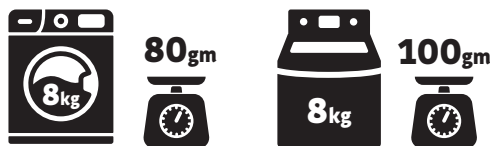

Aqua Wash

Premium Laundry Powder

- Heavy duty formula
- Special optic brightening formula
- Premium solution with a fresh fragrance
- Suitable for front and top loaders

L5 LAUNDRY

AQUA WASH

Aqua Wash is a heavy duty powder with a fresh fragrance. This product has an advanced formula which quickly penetrates soils and improves the whiteness and brightness of fabrics. It also contains softeners and special optical brighteners.

Front Loader (8kg): 80gm per 8kg machine load

Top Loader (8kg): 100gm per 8kg machine load

HEALTH & SAFETY INFORMATION

For further information refer to the Safety Data Sheet (SDS)

Available Pack Sizes

5kg 141290
15kg 141295